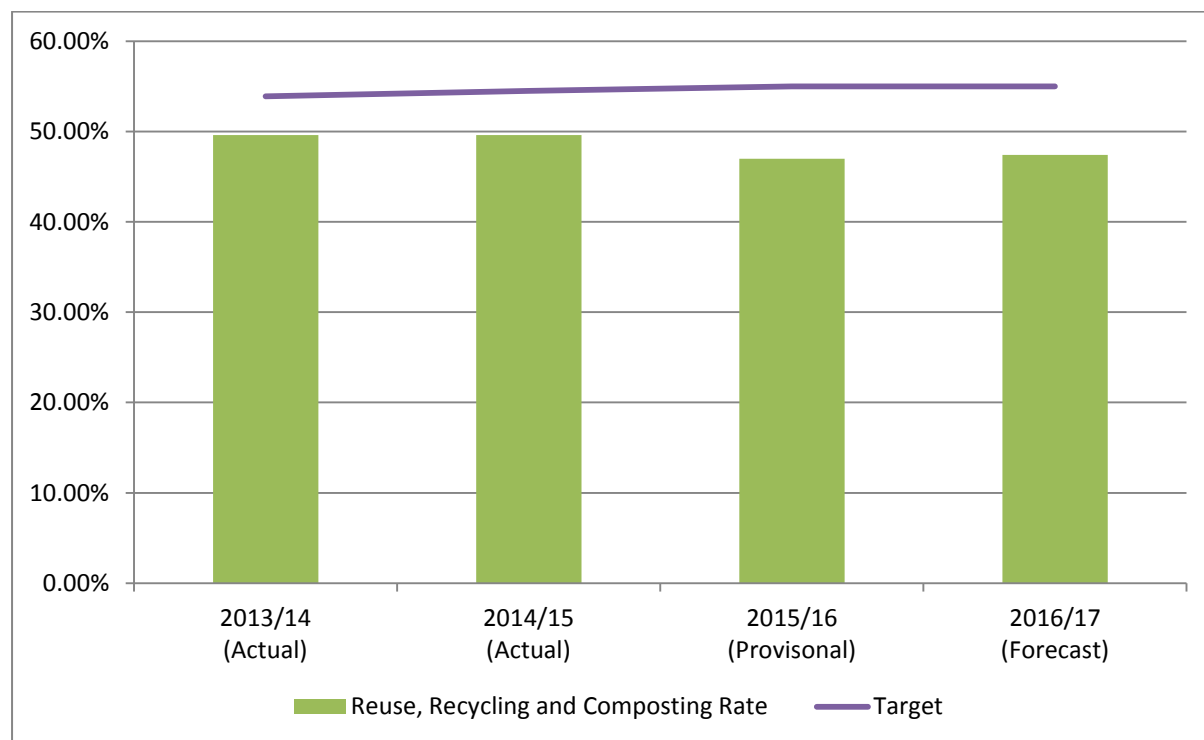

Proposed way of presenting historical performance trends

Household waste sent for recycling, reuse or composting

	2013/14 (Actual)	2014/15 (Actual)	2015/16 (Provisional)	2016/17 (Forecast)
Household Waste sent for recycling, reuse or composting Tonnes	166,309.45	169,723.36	161,380.45	167,177.46
Total Household Waste Collected Tonnes	335,215.86	342,131.95	343,573.52	352,537.42
Reuse, Recycling and Composting Rate %	49.61%	49.61%	46.97%	47.42%
Target %	53.90%	54.50%	55.00%	55.00%